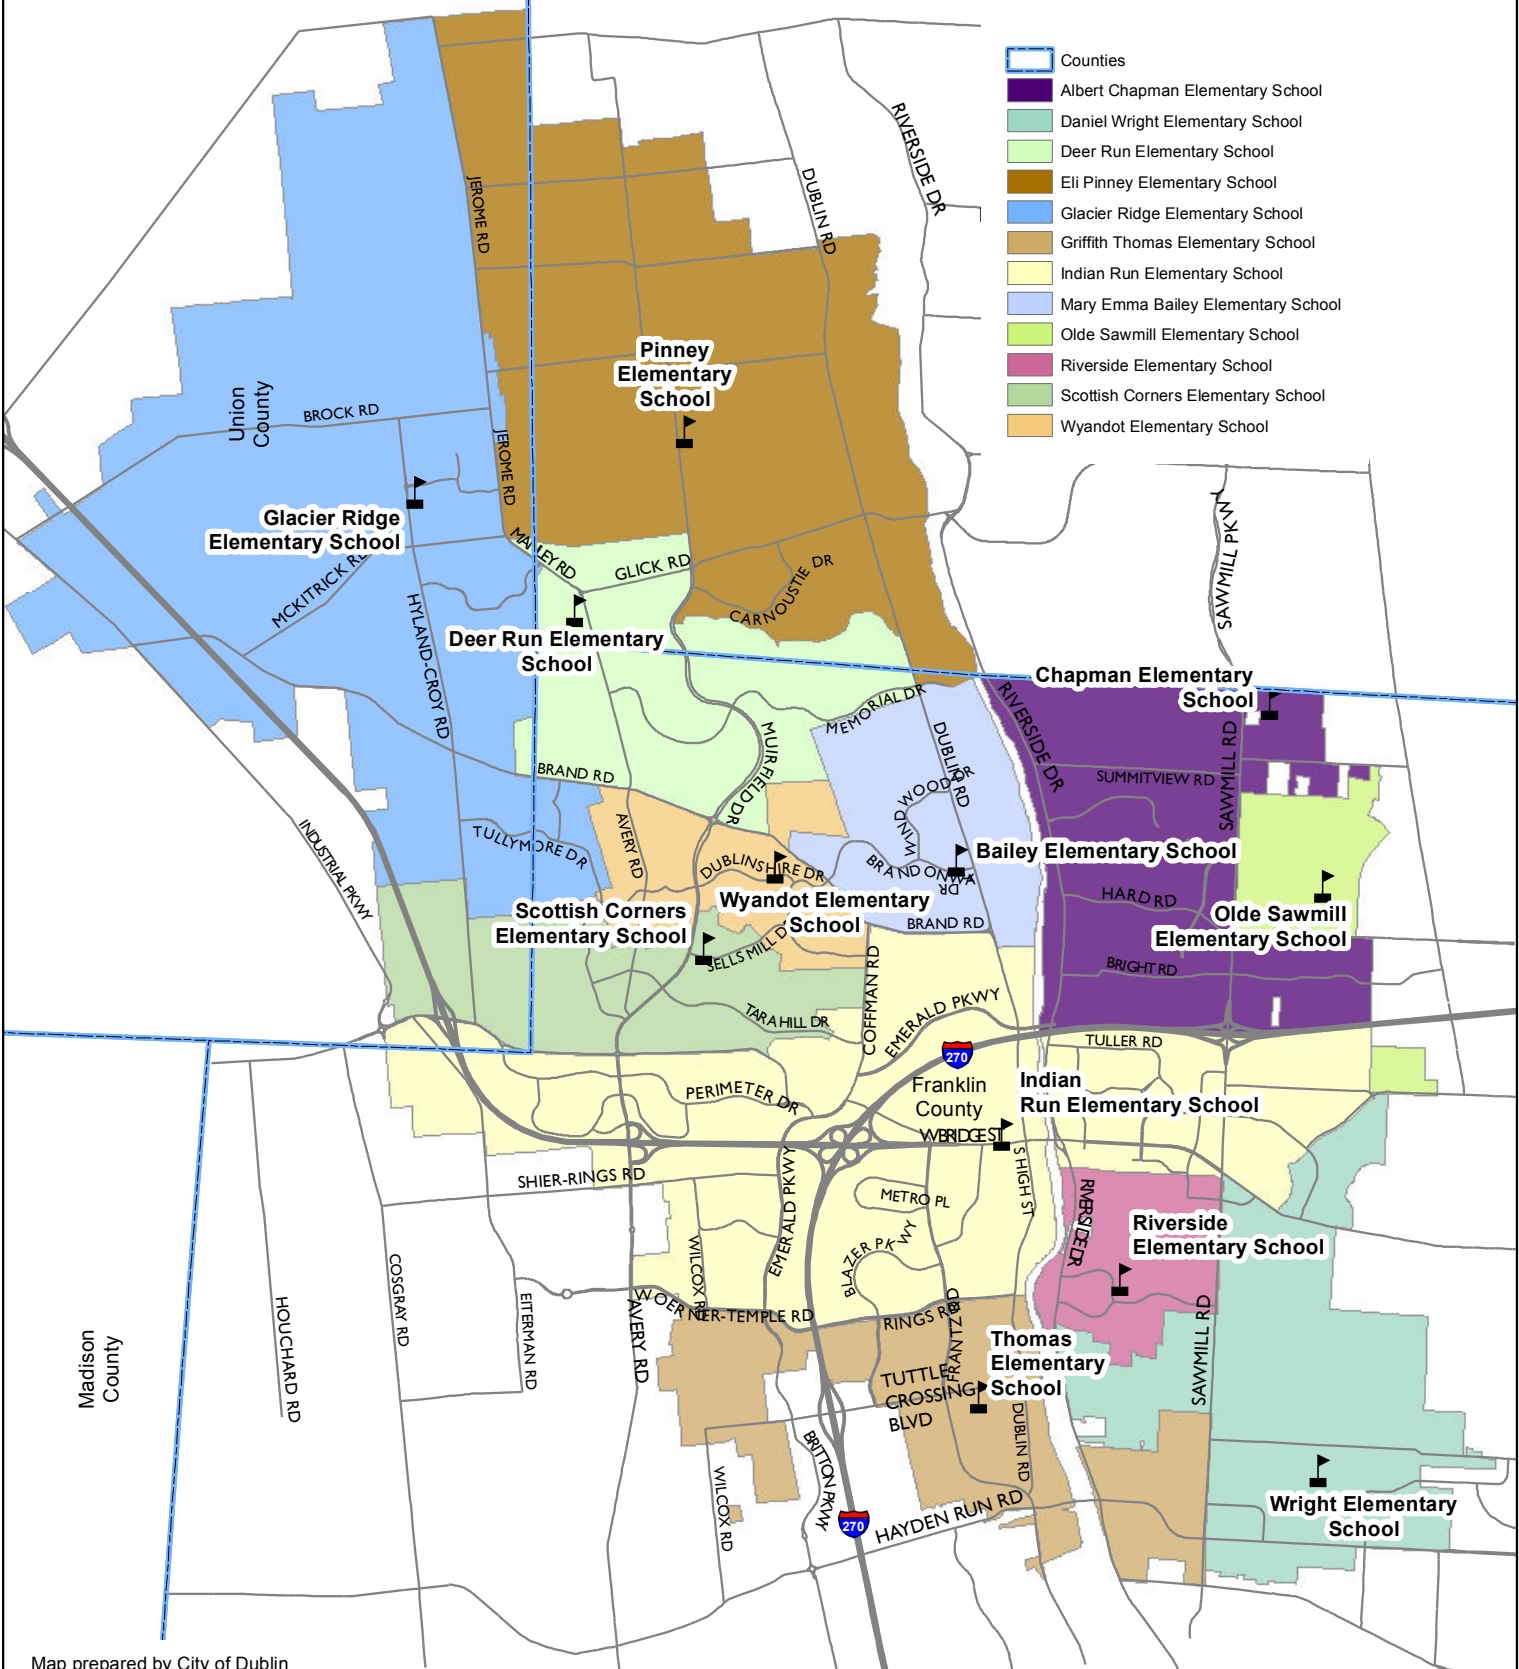

# Dublin City Schools Elementary School Attendance Areas

- Counties
- Albert Chapman Elementary School
- Daniel Wright Elementary School
- Deer Run Elementary School
- Eli Pinney Elementary School
- Glacier Ridge Elementary School
- Griffith Thomas Elementary School
- Indian Run Elementary School
- Mary Emma Bailey Elementary School
- Olde Sawmill Elementary School
- Riverside Elementary School
- Scottish Corners Elementary School
- Wyandot Elementary School